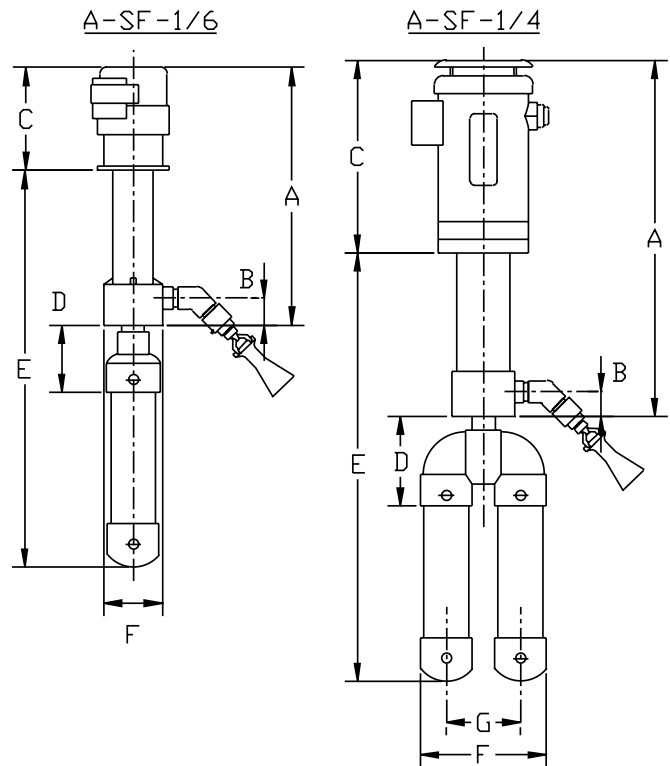

Series A-SF

CPVC Pump/ Suction Filter

Filter System Model	Filtration Rate (gph)	Pump Model*	Number of Filter Tubes & Length	Dimensions			
				Ht	Wth	Lth	Wt
A-100SF	450	P-1/15A	1-10"	10	10	18	10
A-100SFL	1200	P-1/6A	1-10"	10	10	18	27
A-200SF	1700	P-1/4A	1-20"	11	11	26	28
A-200SFL	1700	P-1/4A	2-10"	11	11	26	28
A-400SF	3400	P-3/4A	2-20"	11	11	26	51

* Larger pumps are available.

Models:

- A-100SF
- A-100SFL
- A-200SF
- A-200SFL
- A-400SF

Dimensions

Model	A	B	C	D	E	F	G
A-100SF	14 3/8	1 1/2	5 3/4	3 3/4	16 7/8	3 1/4	NA
A-100SFL	14 3/8	1 1/2	5 3/4	3 3/4	20 7/8	3 1/4	NA
A-200SF	19 7/8	1 3/8	10 3/4	3 3/4	32 5/8	3 1/4	NA
A-200SFL	19 7/8	1 3/8	10 3/4	5	22 5/8	7	4 1/8
A-400SF	22 5/8	2	12 1/4	5	32 5/8	7	4 1/8