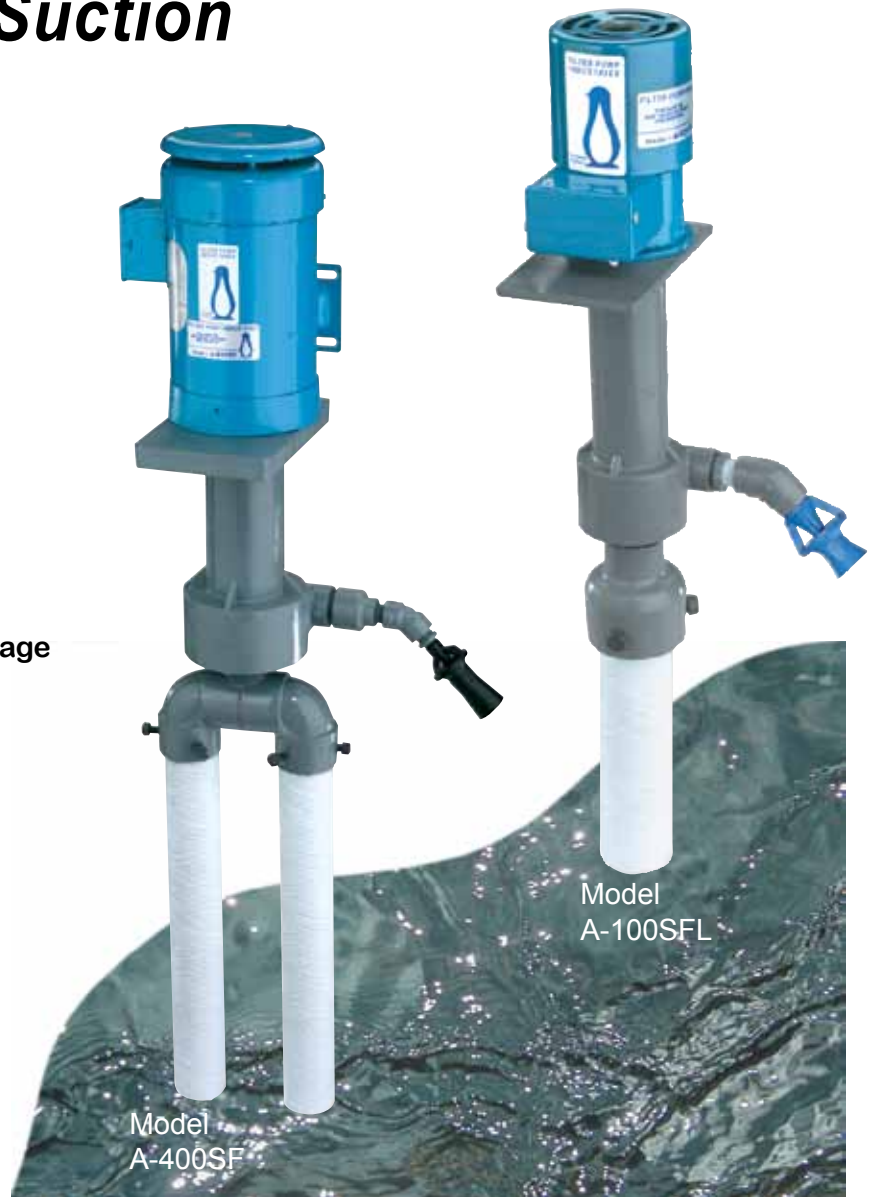

Series A-SF

CPVC In-Tank Suction Filter System

Features:

- Pumps, Filters, Agitates
- Compact
- Inexpensive
- Dependable
- Versatile
- Portable
- Self-Priming when Immersed
- Immersible, Sealless, Bearing
- Free Pump Runs Dry without Damage

The Penguin Series A-SF in-tank suction filtration systems are ruggedly constructed and corrosion resistant. They are designed for continuous duty operation and trouble free service. Penguin Series A-SF systems are easy to install and maintain since there is only one moving part, and offer filtration rates up to 3400 gph. The Penguin Series A-SF in-tank suction filtration systems are constructed completely of CPVC, and therefore provide no metal contact.

Our Series A-SF filter systems are also extremely versatile. They can accommodate a variety of cartridge filter and carbon filter media. Choose either Penguin Series PS reusable filter sleeves, Series PF standard wound cartridges, or our Series PP pleated cartridges. For carbon filter media, use either Penguin Series GC granular carbon outer wound cartridges or Series CP carbon paper outer wound cartridges.

* Larger pumps are available.

Models:

- A-100SF
- A-100SFL
- A-200SF
- A-200SFL
- A-400SF

Dimensions

Model	A	B	C	D	E	F	G
A-100SF	14 3/8	1 1/2	5 3/4	3 3/4	16 7/8	3 1/4	NA
A-100SFL	14 3/8	1 1/2	5 3/4	3 3/4	20 7/8	3 1/4	NA
A-200SF	19 7/8	1 3/8	10 3/4	3 3/4	32 5/8	3 1/4	NA
A-200SFL	19 7/8	1 3/8	10 3/4	5	22 5/8	7	4 1/8
A-400SF	22 5/8	2	12 1/4	5	32 5/8	7	4 1/8